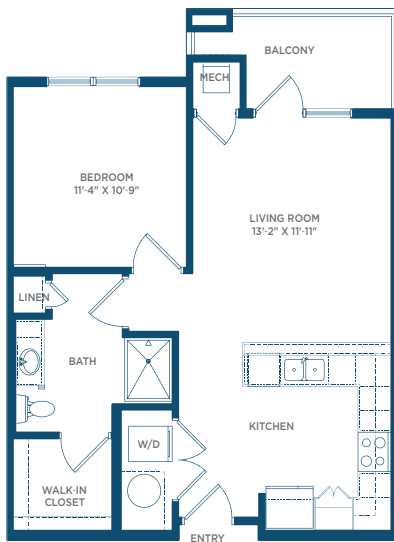

INDEPENDENT LIVING RESIDENCES

THE AZALEA

One Bedroom, One Bath

628 sq. ft.

Starting at: _____

Second Person: _____

Community Fee: _____

Second Person
Community Fee: _____

THE BOXWOOD

One Bedroom, One Bath

707 sq. ft.

Starting at: _____

Second Person: _____

Community Fee: _____

Second Person
Community Fee: _____

THE CYPRESS

One Bedroom, One Bath

765 sq. ft.

Starting at: _____

Second Person: _____

Community Fee: _____

Second Person
Community Fee: _____

All measurements are approximate.