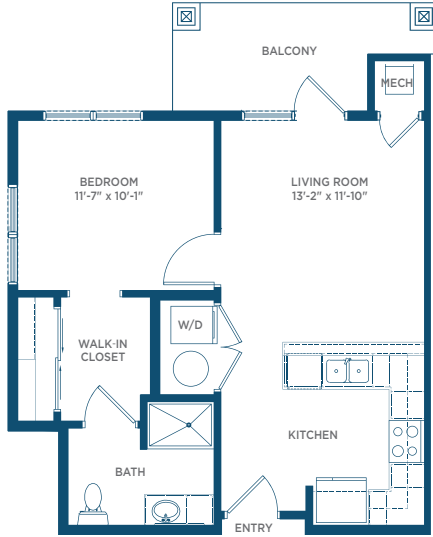

INDEPENDENT LIVING RESIDENCES

THE AZALEA

One Bedroom, One Bath

628 sq. ft.

Starting at: _____

Second Person: _____

Community Fee: _____

Second Person
Community Fee: _____

THE BOXWOOD

One Bedroom, One Bath

707 sq. ft.

Starting at: _____

Second Person: _____

Community Fee: _____

Second Person
Community Fee: _____

THE CYPRESS

One Bedroom, One Bath

765 sq. ft.

Starting at: _____

Second Person: _____

Community Fee: _____

Second Person
Community Fee: _____

All measurements are approximate.