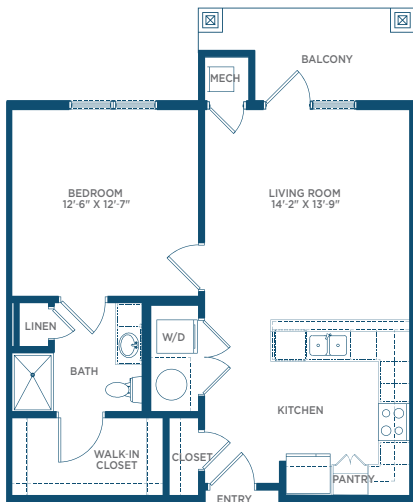

INDEPENDENT LIVING RESIDENCES

THE AZALEA

One Bedroom, One Bath

628 sq. ft.

Starting at: _____

Second Person: _____

Community Fee: _____

Second Person
Community Fee: _____

THE BOXWOOD

One Bedroom, One Bath

707 sq. ft.

Starting at: _____

Second Person: _____

Community Fee: _____

Second Person
Community Fee: _____

THE CYPRESS

One Bedroom, One Bath

765 sq. ft.

Starting at: _____

Second Person: _____

Community Fee: _____

Second Person
Community Fee: _____

All measurements are approximate.